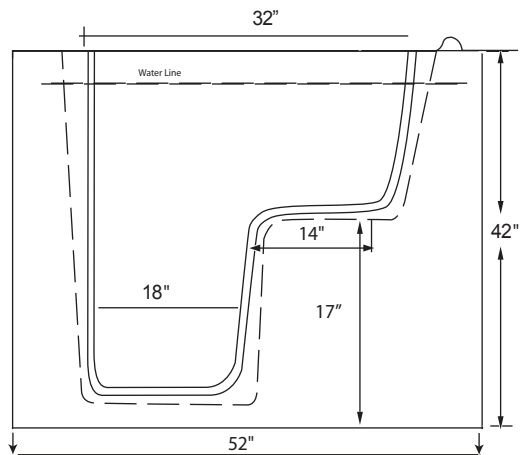

**SKU VARIATIONS**

**MT2952WCALWS**  
-Left, White, Soaker

**MT2952WCARWS**  
Right, White, Soaker

**MT2952WCALWH**  
-Left, White,  
Hydro Therapy

**MT2952WCARWH**  
-Right, White,  
Hydro Therapy

**MT2952WCARWA**  
-Right, White,  
Air Bubble Massage

**MT2952WCALWA**  
-Left, White,  
Air Bubble Massage

**MT2952WCARWD**  
-Right, White, Dual Hydro  
and Air Systems

**MT2952WCALWD**  
-Left, White, Dual Hydro  
and Air Systems

2952WCA