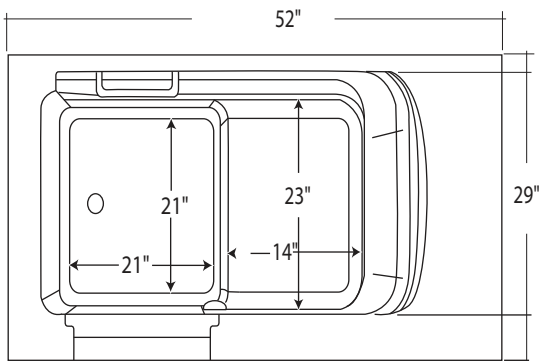

**SKU VARIATIONS**

**MT2952WCALWS**  
-Left, White, Soaker

**MT2952WCARWS**  
Right, White, Soaker

**MT2952WCALWH**  
-Left, White,  
Hydro Therapy

**MT2952WCARWH**  
-Right, White,  
Hydro Therapy

**MT2952WCARWA**  
-Right, White,  
Air Bubble Massage

**MT2952WCALWA**  
-Left, White,  
Air Bubble Massage

**MT2952WCARWD**  
-Right, White, Dual Hydro  
and Air Systems

**MT2952WCALWD**  
-Left, White, Dual Hydro  
and Air Systems

2952WCA