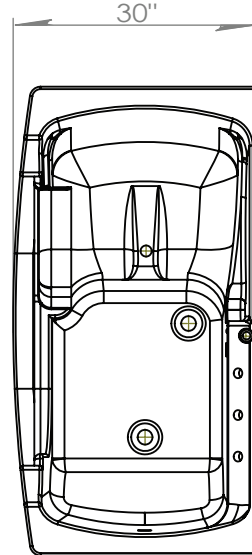

#### SKU VARIATIONS

<b>MT3060WALWS</b> -Left, White, Soaker
<b>MT3060WCARWS</b> -Right, White, Soaker
<b>MT3060WALWH</b> -Left, White, Hydro Therapy
<b>MT3060WCARWH</b> -Right, White, Hydro Therapy
<b>MT3060WCARWA</b> -Right, White, Air Bubble Massage
<b>MT3060WALWA</b> -Left, White, Air Bubble Massage
<b>MT3060WCARWD</b> -Right, White, Dual Hydro and Air Systems
<b>MT3060WALWD</b> -Left, White, Dual Hydro and Air Systems

Slide-In(3060WCA)