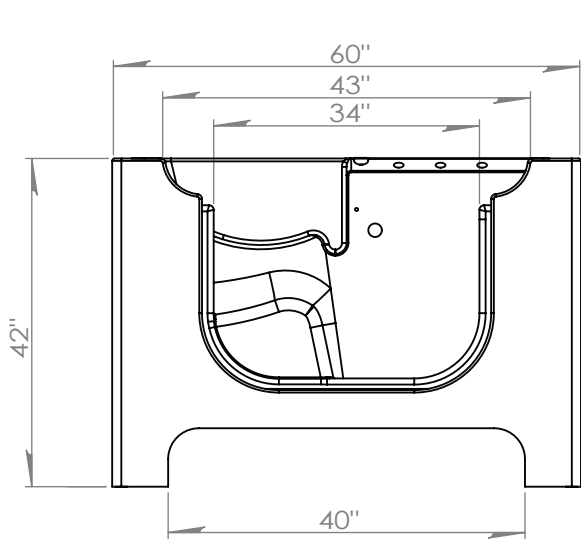

#### SKU VARIATIONS

<b>MT3060WALWS</b> -Left, White, Soaker
<b>MT3060WCARWS</b> -Right, White, Soaker
<b>MT3060WALWH</b> -Left, White, Hydro Therapy
<b>MT3060WCARWH</b> -Right, White, Hydro Therapy
<b>MT3060WCARWA</b> -Right, White, Air Bubble Massage
<b>MT3060WALWA</b> -Left, White, Air Bubble Massage
<b>MT3060WCARWD</b> -Right, White, Dual Hydro and Air Systems
<b>MT3060WALWD</b> -Left, White, Dual Hydro and Air Systems

Slide-In(3060WCA)